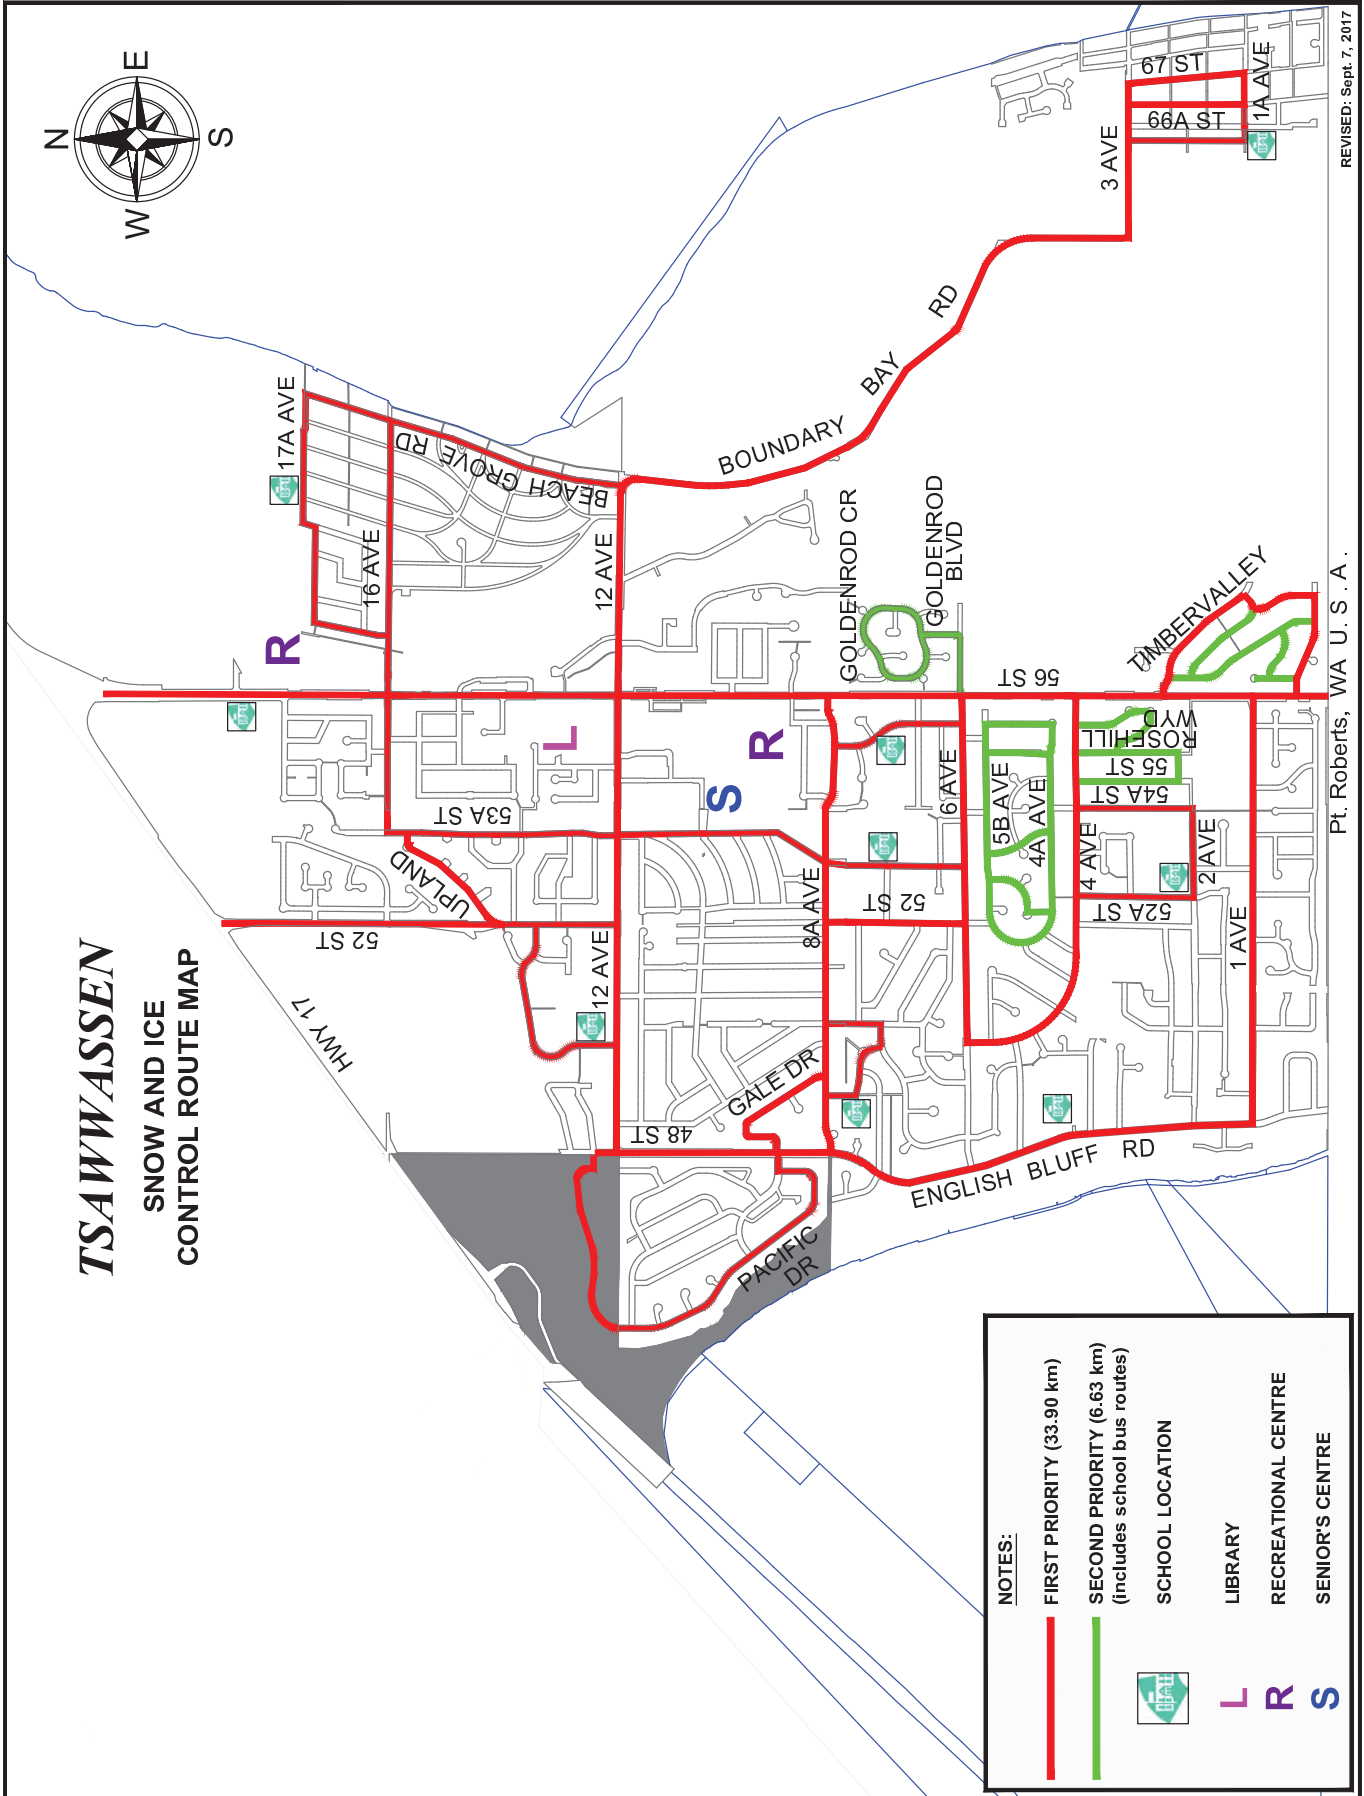

**TSAWWASSEN**  
SNOW AND ICE  
CONTROL ROUTE MAP

**NOTES:**

- FIRST PRIORITY (33.90 km)
- SECOND PRIORITY (6.63 km)  
(includes school bus routes)
-  SCHOOL LOCATION
-  LIBRARY
-  RECREATIONAL CENTRE
-  SENIOR'S CENTRE

REVISED: Sept. 7, 2017

Pt. Roberts, WA U.S.A.