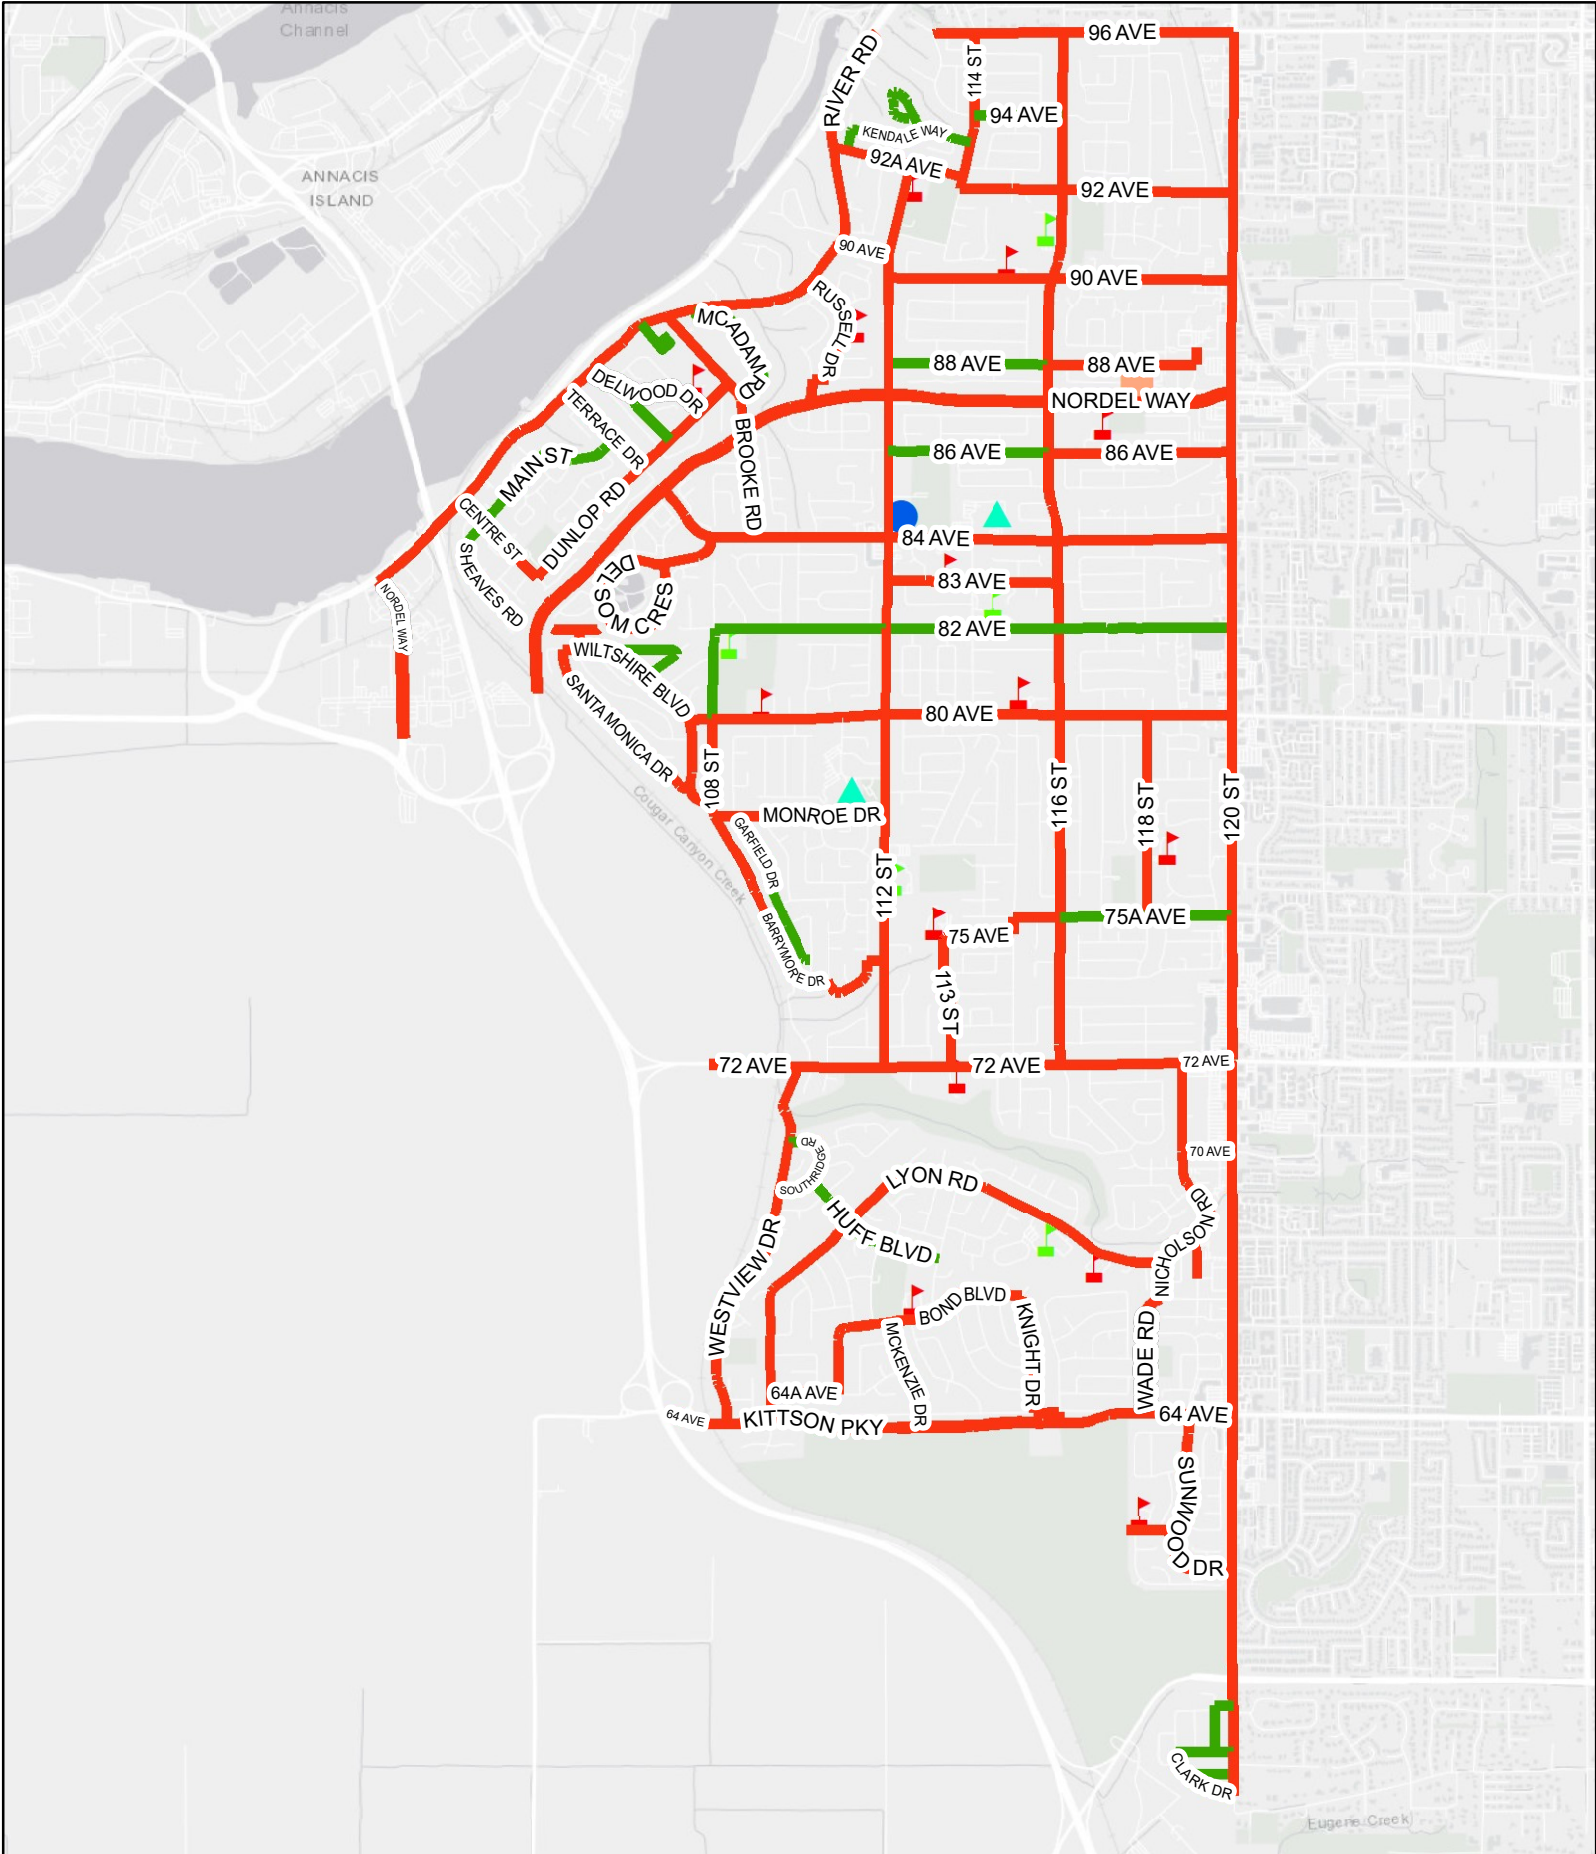

SNOW AND ICE CONTROL ROUTE MAP - 2021

North Delta

— First Priority

— Second Priority

▲ Elementary School

■ Secondary School

● Library

▲ Recreation Centre

■ Senior Centre

N