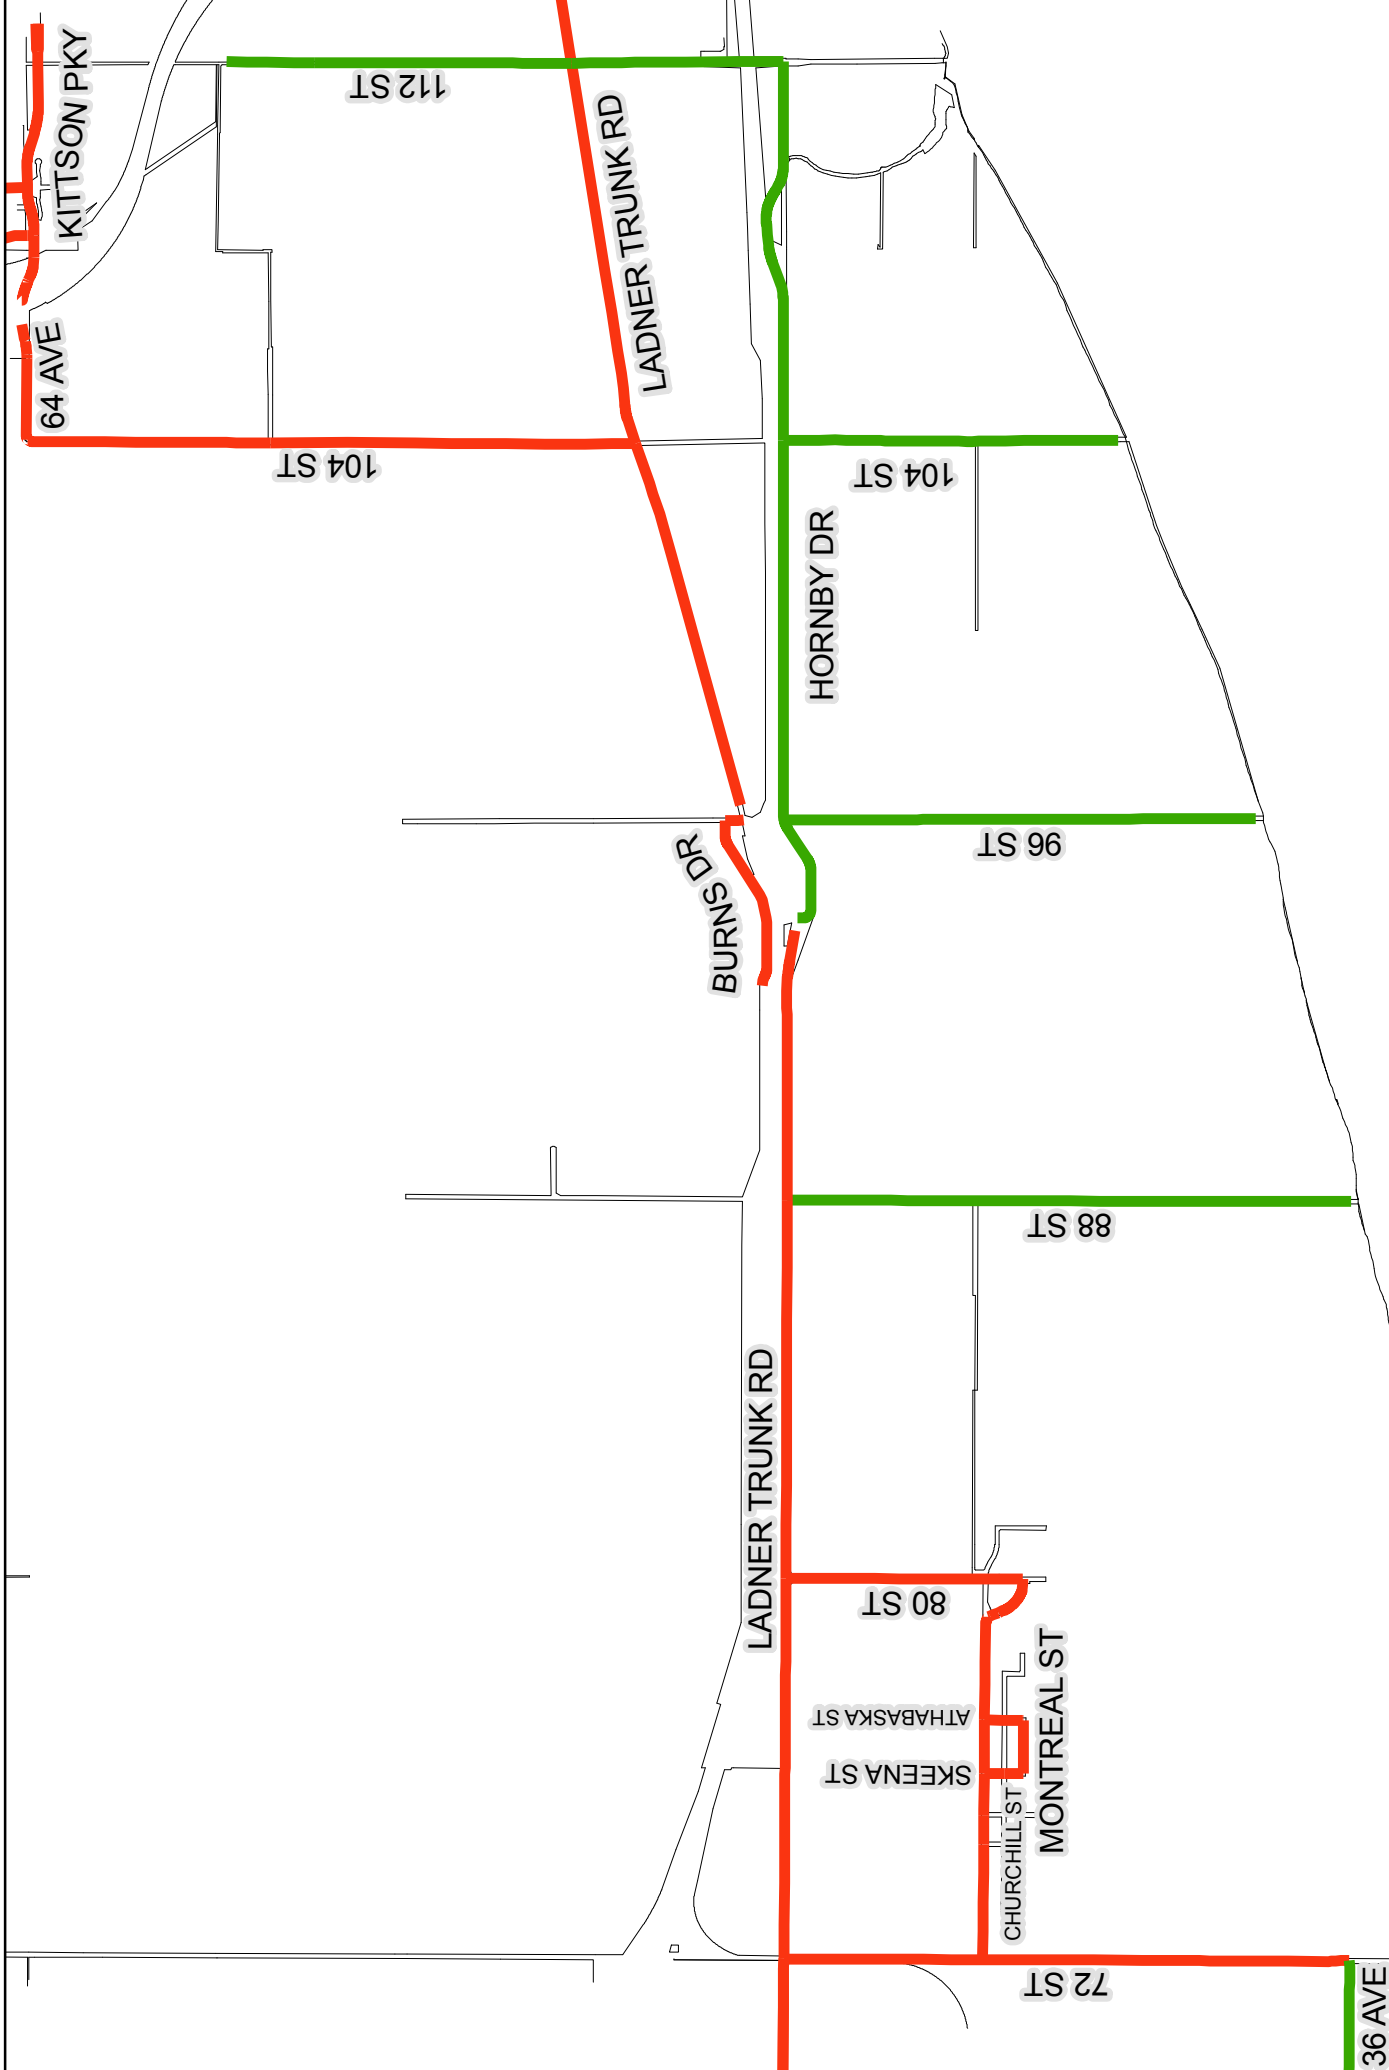

SNOW AND ICE CONTROL ROUTE MAP - REVISED NOVEMBER 2022

East Ladner