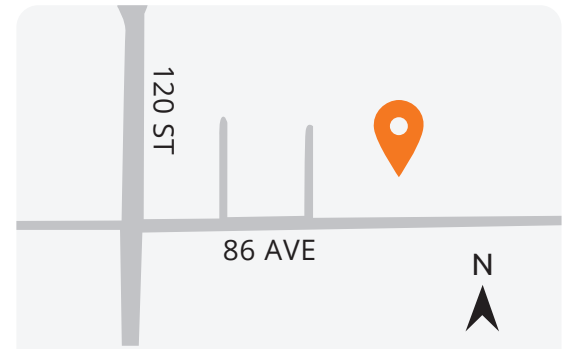

Scott Road Bottle Depot
12111 86 Ave | 604-543-0606

	Vancouver Landfill Recycling Depot	Tsawwassen Return-It Centre	Ladner Bottle Depot	Scott Road Bottle Depot
Antifreeze & containers	✓			
Automotive batteries	✓			
Beverage containers		✓	✓	✓
Books	✓			
Cardboard	✓	✓	✓	✓
Electronics	✓	✓	✓	✓
Pesticides & flammable liquids	✓			✓
Flexible plastic packaging	✓	✓	✓	✓
Foam packaging	✓	✓	✓	✓
Household batteries	✓	✓	✓	✓
Large appliances	✓			
Light bulbs & fixtures		✓	✓	✓
Paint & paint aerosols	✓	✓	✓	✓
Plastic bags & overwrap	✓	✓	✓	✓
Propane tanks	✓			
Scrap metal	✓			
Small appliances	✓	✓	✓	✓
Textiles & clothing	✓			
Used motor oil, filters, & containers	✓