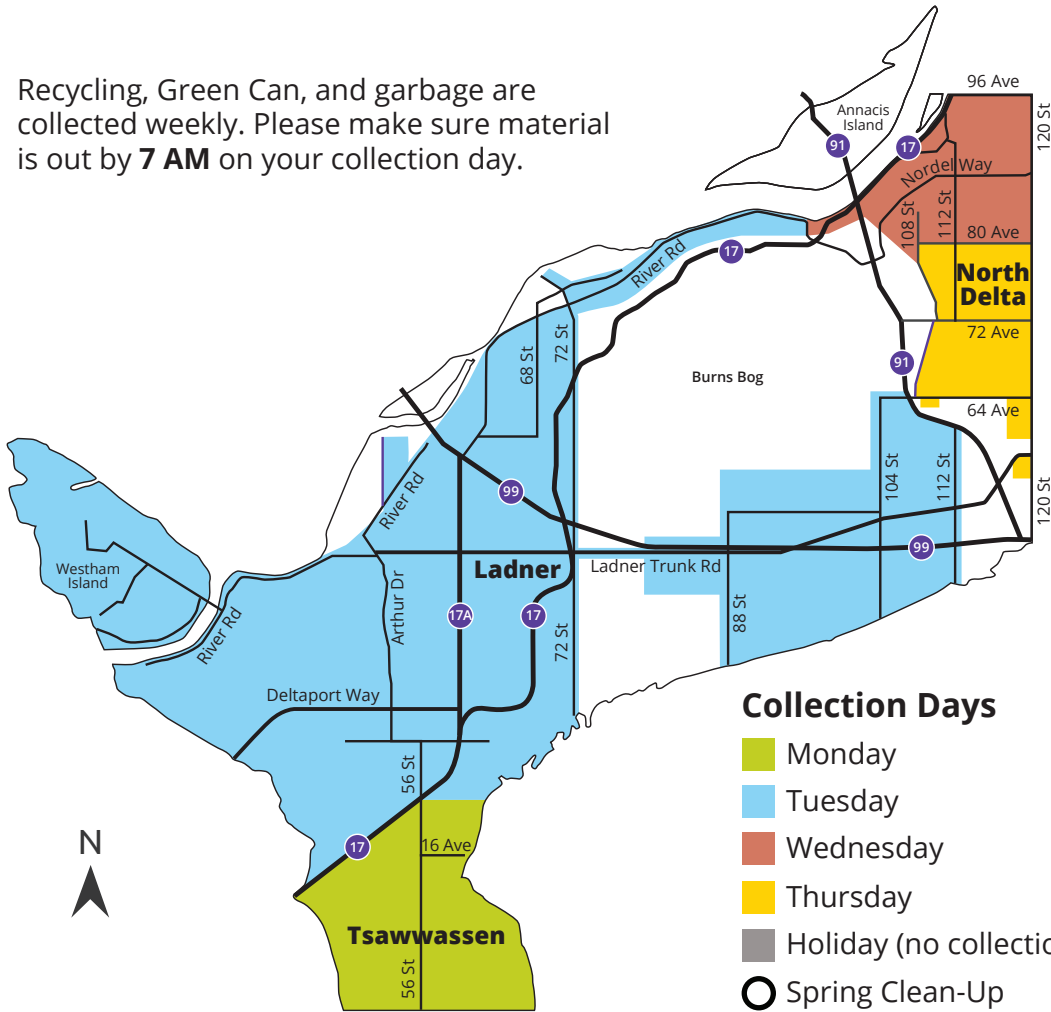

Recycling, Green Can, and garbage are collected weekly. Please make sure material is out by **7 AM** on your collection day.

Collection Days

- Monday
- Tuesday
- Wednesday
- Thursday
- Holiday (no collection)
- Spring Clean-Up

JANUARY 2023

S	M	T	W	T	F	S
1	2	3	4	5	6	7
8	9	10	11	12	13	14
15	16	17	18	19	20	21
22	23	24	25	26	27	28
29	30	31				

FEBRUARY 2023

S	M	T	W	T	F	S
			1	2	3	4
5	6	7	8	9	10	11
12	13	14	15	16	17	18
19	20	21	22	23	24	25
26	27	28				

MARCH 2023

S	M	T	W	T	F	S
			1	2	3	4
5	6	7	8	9	10	11
12	13	14	15	16	17	18
19	20	21	22	23	24	25
26	27	28	29	30	31	

APRIL 2023

S	M	T	W	T	F	S
						1
2	3	4	5	6	7	8
9	10	11	12	13	14	15
16	17	18	19	20	21	22
23	24	25	26	27	28	29
30						

MAY 2023

S	M	T	W	T	F	S
	1	2	3	4	5	6
7	8	9	10	11	12	13
14	15	16	17	18	19	20
21	22	23	24	25	26	27
28	29	30	31			

JUNE 2023

S	M	T	W	T	F	S
				1	2	3
4	5	6	7	8	9	10
11	12	13	14	15	16	17
18	19	20	21	22	23	24
25	26	27	28	29	30	

JULY 2023

S	M	T	W	T	F	S
						1
2	3	4	5	6	7	8
9	10	11	12	13	14	15
16	17	18	19	20	21	22
23	24	25	26	27	28	29
30	31					

AUGUST 2023

S	M	T	W	T	F	S
			1	2	3	4
5	6	7	8	9	10	11
12	13	14	15	16	17	18
19	20	21	22	23	24	25
26	27	28	29	30	31	

SEPTEMBER 2023

S	M	T	W	T	F	S
					1	2
3	4	5	6	7	8	9
10	11	12	13	14	15	16
17	18	19	20	21	22	23
24	25	26	27	28	29	30

OCTOBER 2023

S	M	T	W	T	F	S
1	2	3	4	5	6	7
8	9	10	11	12	13	14
15	16	17	18	19	20	21
22	23	24	25	26	27	28
29	30	31				

NOVEMBER 2023

S	M	T	W	T	F	S
			1	2	3	4
5	6	7	8	9	10	11
12	13	14	15	16	17	18
19	20	21	22	23	24	25
26	27	28	29	30		

DECEMBER 2023

S	M	T	W	T	F	S
					1	2
3	4	5	6	7	8	9
10	11	12	13	14	15	16
17	18	19	20	21	22	23
24	25	26	27	28	29	30
31						

JANUARY 2024

S	M	T	W	T	F	S
	1	2	3	4	5	6
7	8	9	10	11	12	13
14	15	16	17	18	19	20
21	22	23	24	25	26	27
28	29	30	31			

NEVER MISS A COLLECTION DAY AGAIN!

Download Delta's free Recycling App to view, download, or print your personalized collection calendar and to set collection day reminders!

For more information, visit delta.ca/recycle.