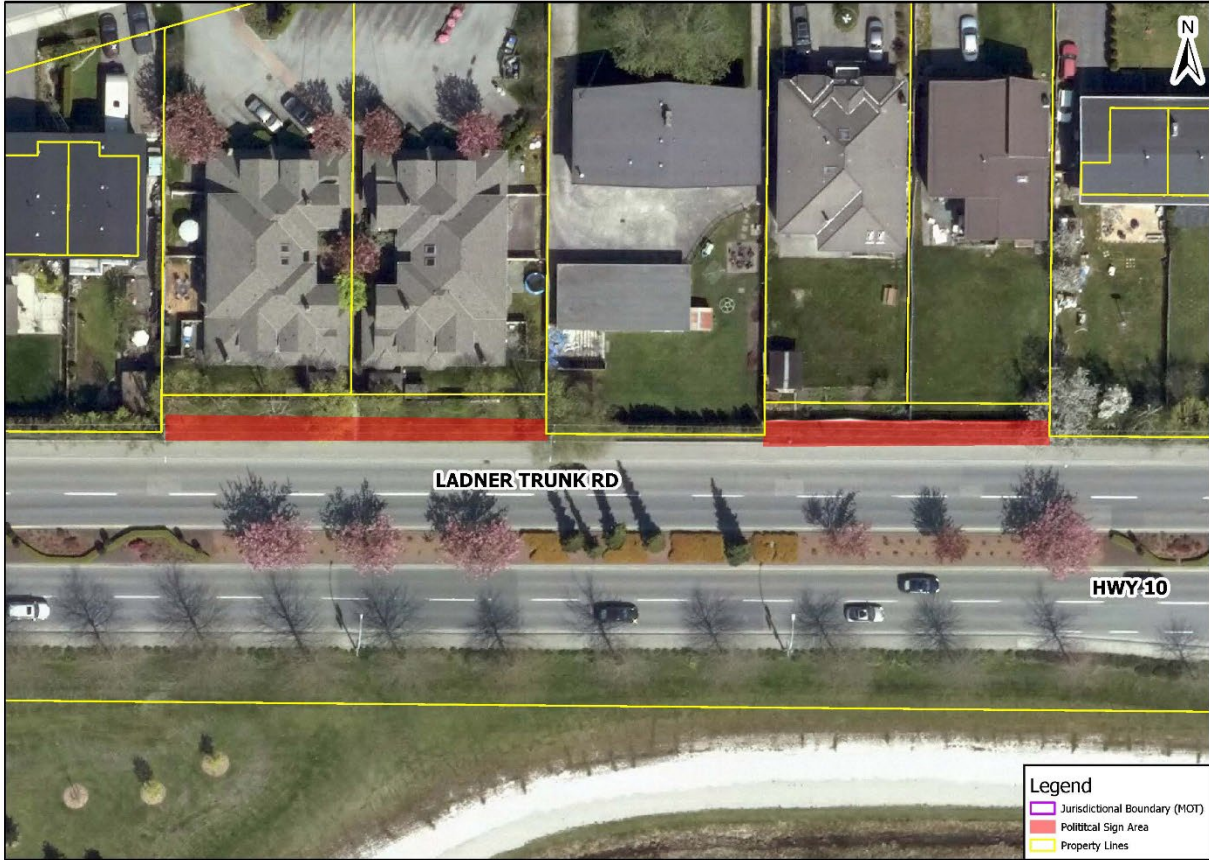

Location Number: 9

North side of Ladner Trunk Road from 88 Street to the west property line of 9341 Ladner Trunk Road

See next page

Location Number: 10

North side of Ladner Trunk Road from 80 Street to 88 Street

See next page

Location Number: 11

North side of Ladner Trunk Road east of Harvest Drive (directly across from Paterson Park)

Location Number: 12 North side of Ladner Trunk Road at Harvest Drive

Location Number: 13

River Road west of Exit 29 South of Hwy 99 (between 5991 & 5954 River Rd)

Location Number: 14      South side of 28 Avenue at 53 Street (fronting 5635 28 Ave)