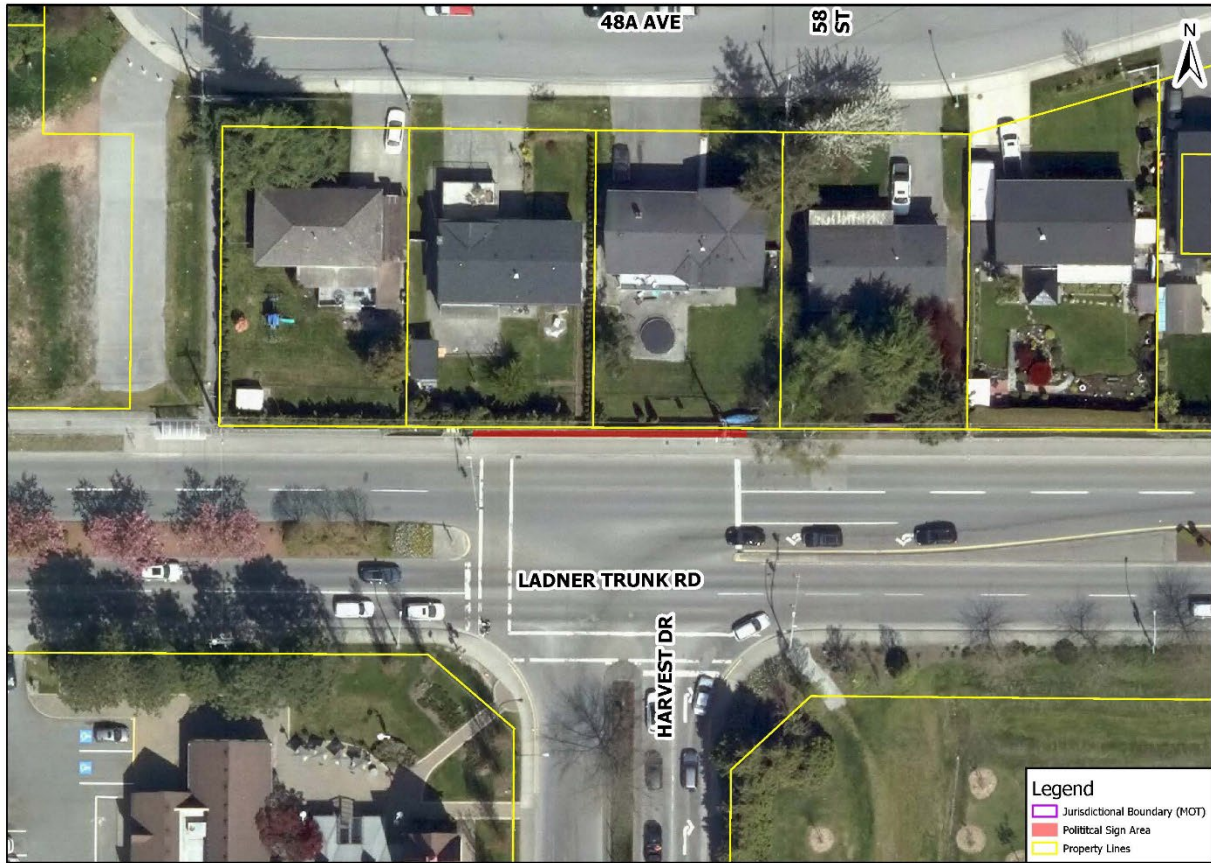

Location Number: 9

North side of Ladner Trunk Road from 88 Street to the west property line of 9341 Ladner Trunk Road

See next page

Location Number: 10

North side of Ladner Trunk Road from 80 Street to 88 Street

See next page

Location Number: 11

North side of Ladner Trunk Road east of Harvest Drive (directly across from Paterson Park)

Location Number: 12 North side of Ladner Trunk Road at Harvest Drive

Location Number: 13

River Road west of Exit 29 South of Hwy 99 (between 5991 & 5954 River Rd)

Location Number: 14      South side of 28 Avenue at 53 Street (fronting 5635 28 Ave)