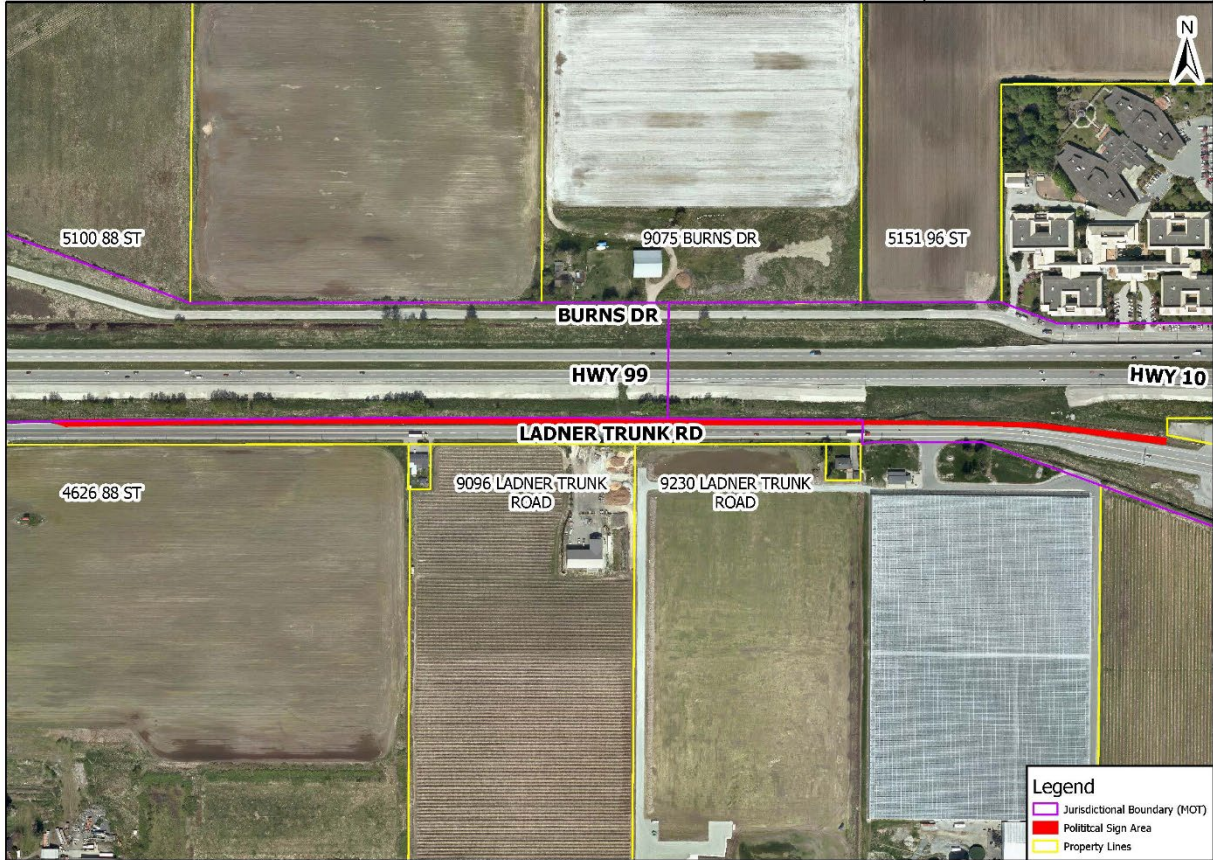

Location Number: 9

North side of Ladner Trunk Road from 88 Street to the west property line of 9341 Ladner Trunk Road

See next page

Location Number: 10

North side of Ladner Trunk Road from 80 Street to 88 Street

See next page

Location Number: 11

North side of Ladner Trunk Road east of Harvest Drive (directly across from Paterson Park)

Location Number: 12 North side of Ladner Trunk Road at Harvest Drive

Location Number: 13

River Road west of Exit 29 South of Hwy 99 (between 5991 & 5954 River Rd)

Location Number: 14      South side of 28 Avenue at 53 Street (fronting 5635 28 Ave)