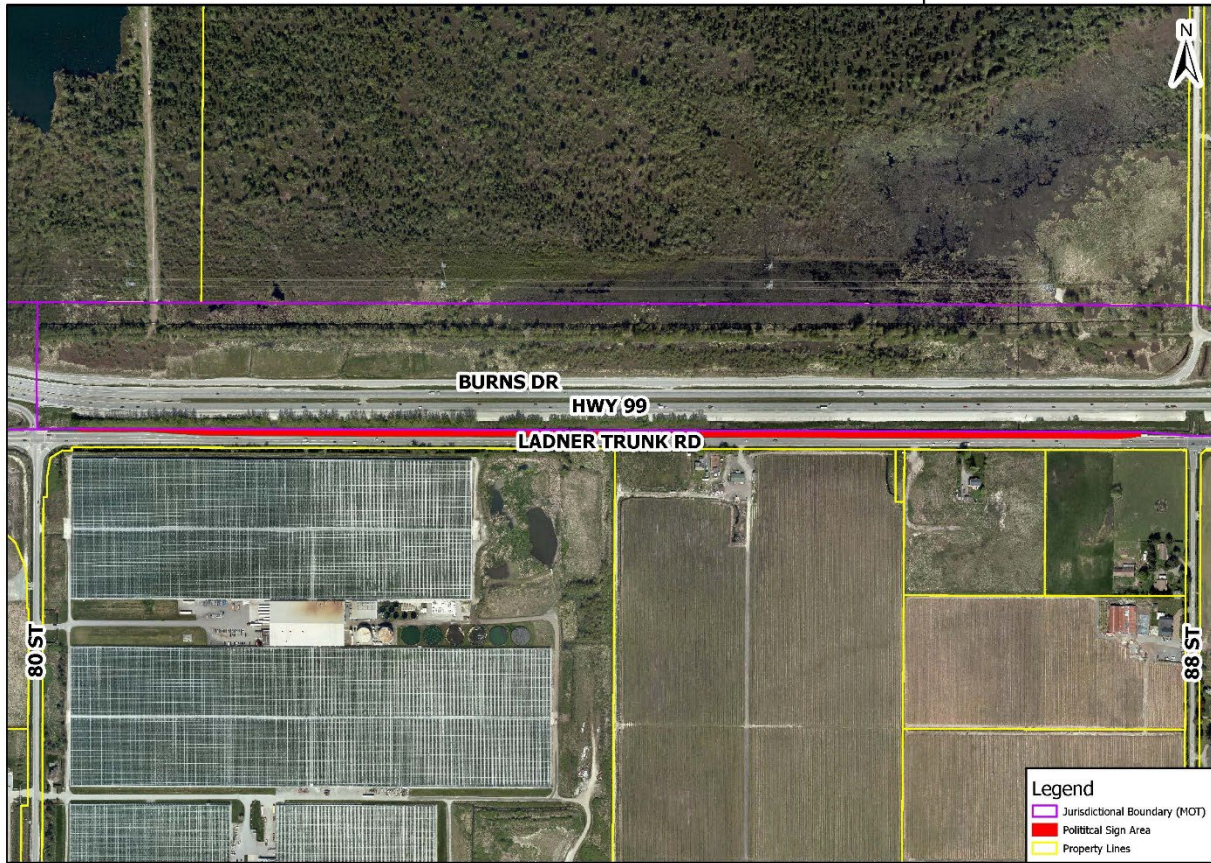

Location Number: 9

North side of Ladner Trunk Road from 88 Street to the west property line of 9341 Ladner Trunk Road

See next page

Location Number: 10

North side of Ladner Trunk Road from 80 Street to 88 Street

See next page

Location Number: 11

North side of Ladner Trunk Road east of Harvest Drive (directly across from Paterson Park)

Location Number: 12 North side of Ladner Trunk Road at Harvest Drive

Location Number: 13

River Road west of Exit 29 South of Hwy 99 (between 5991 & 5954 River Rd)

Location Number: 14      South side of 28 Avenue at 53 Street (fronting 5635 28 Ave)