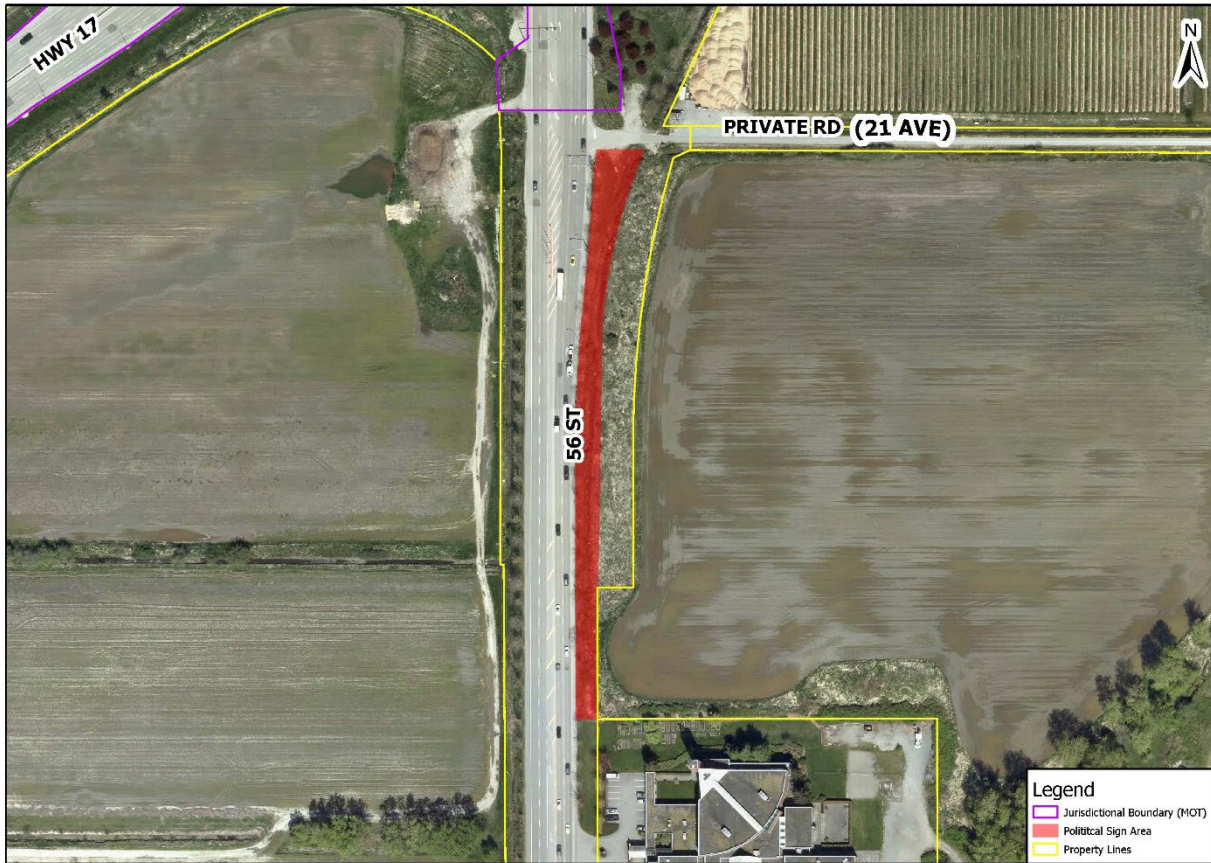

Location Number: 15

East side of 56 Street south of Hwy 17 from Private Road to the North property line of 1988 56 Street (South Delta Baptist Church)

Location Number: 16 English Bluff Road at 12 Avenue

Location Number: 17      52 Street between Hwy 17 and Imperial Gate

Location Number: 18

52 Street between Imperial Gate and Upland Drive