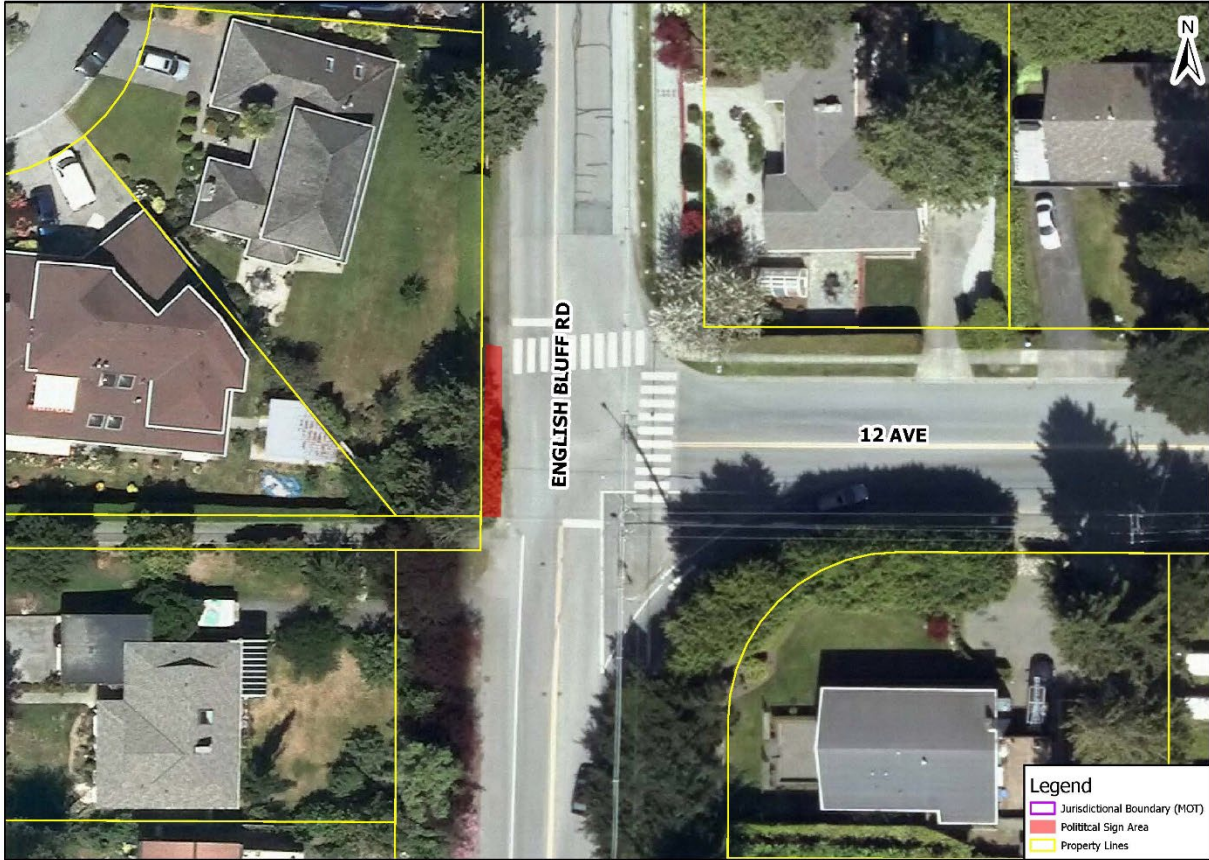

Location Number: 15

East side of 56 Street south of Hwy 17 from Private Road to the North property line of 1988 56 Street (South Delta Baptist Church)

Location Number: 16 English Bluff Road at 12 Avenue

Location Number: 17      52 Street between Hwy 17 and Imperial Gate

Location Number: 18

52 Street between Imperial Gate and Upland Drive