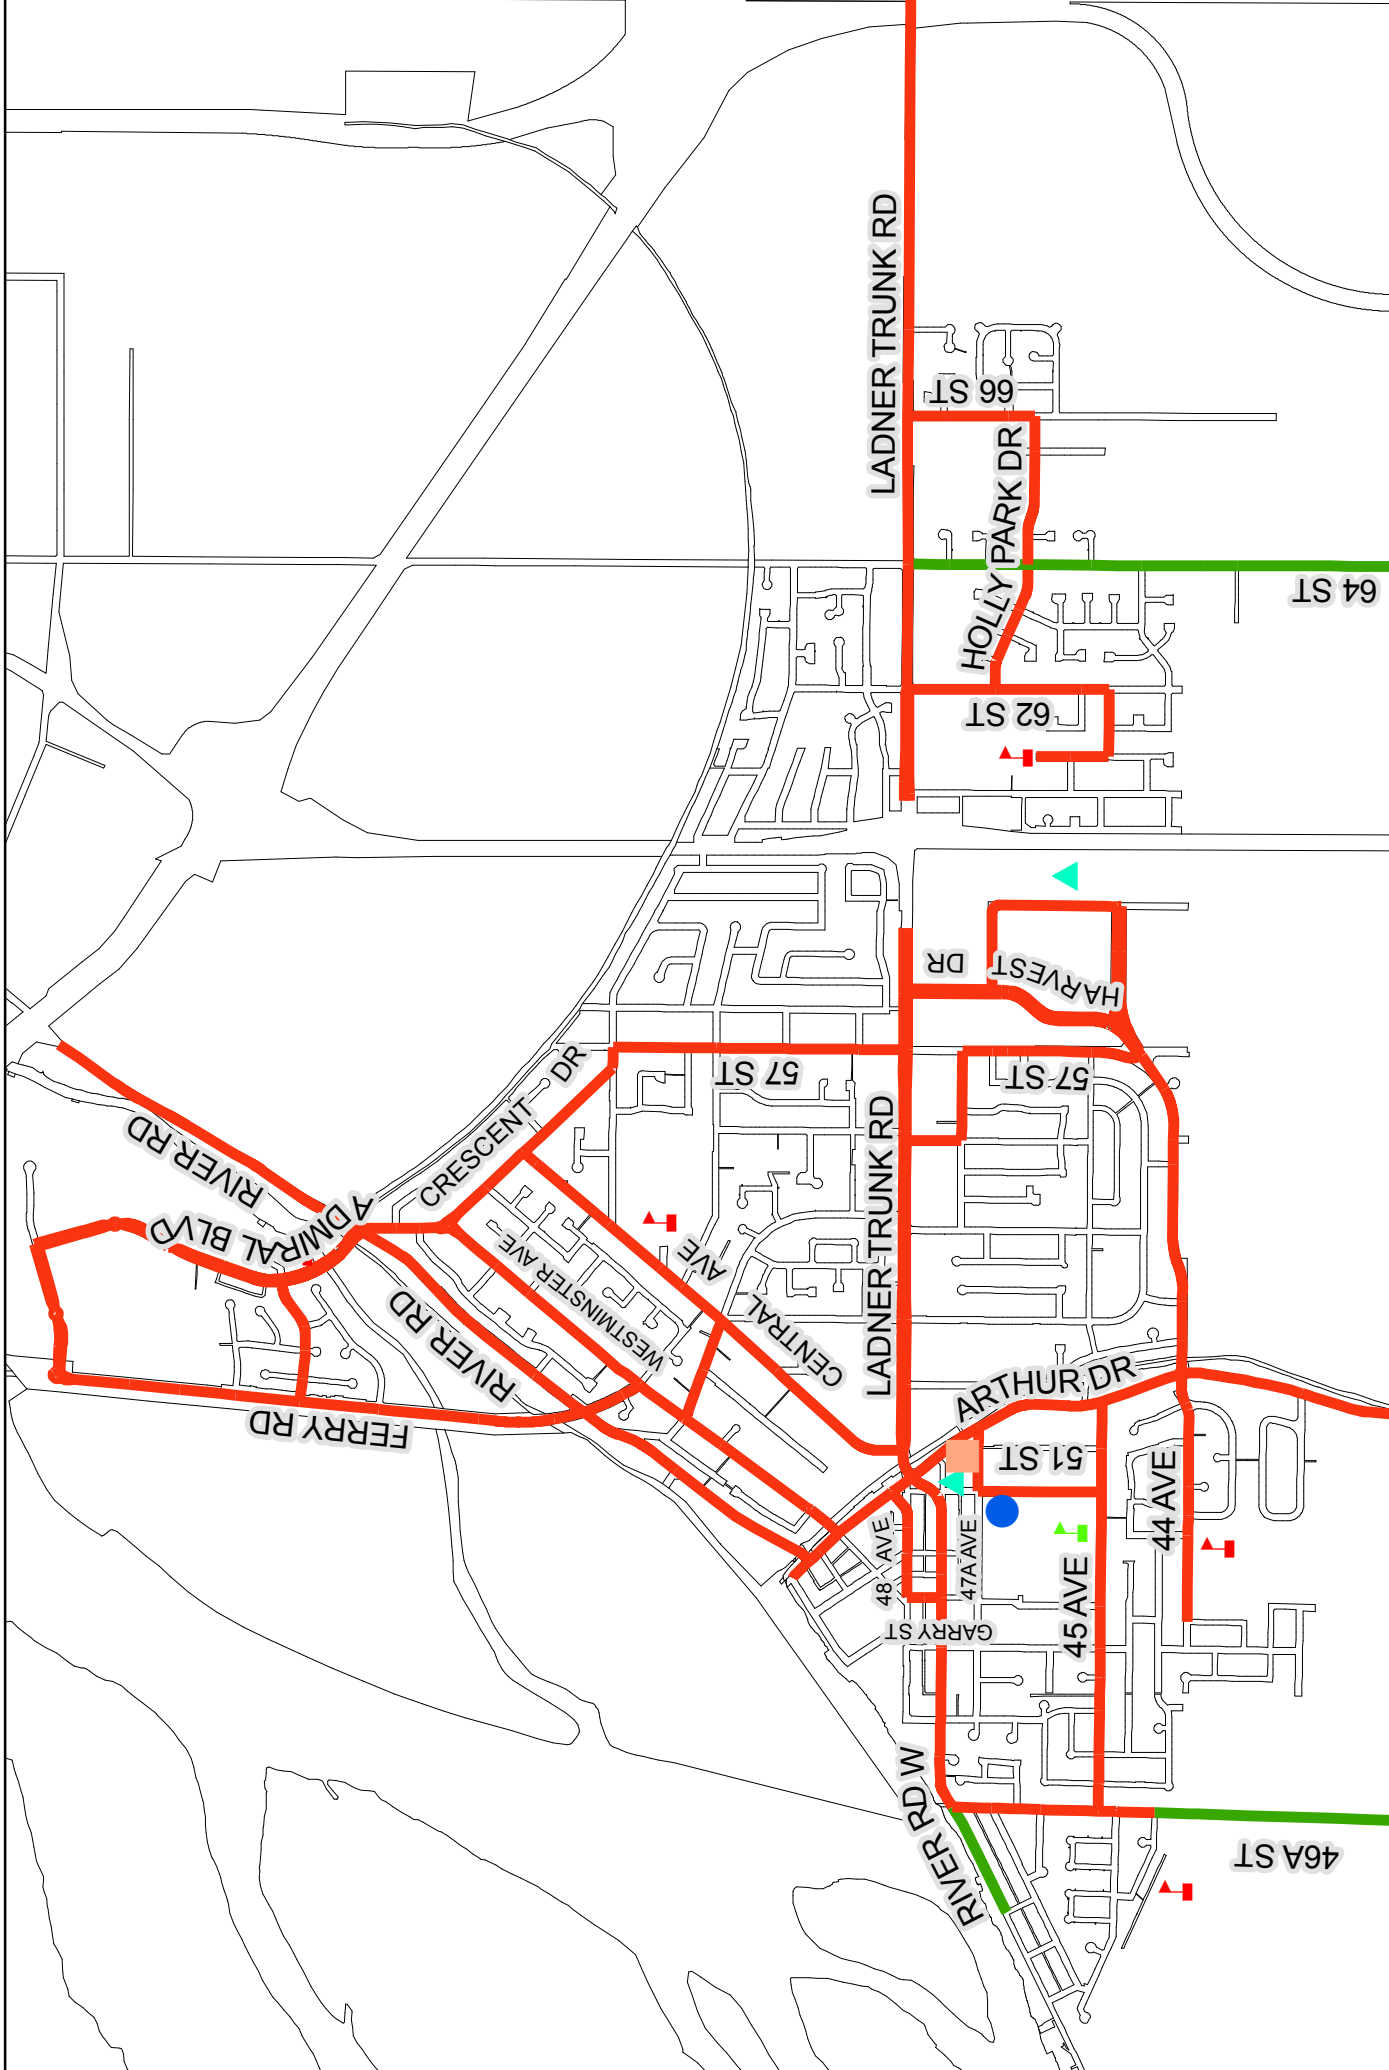

SNOW AND ICE CONTROL ROUTE MAP - REVISED NOVEMBER 2022

Ladner

- Library (Blue circle)
- Elementary School (Red triangle)
- Secondary School (Green triangle)
- Recreation Centre (Green triangle)
- Senior Centre (Orange square)
- First Priority (Red line)
- Second Priority (Green line)